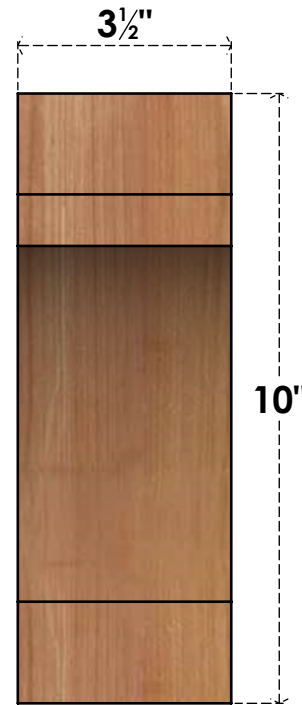

BRC04X10X10MRC00SWR

3 1/2"W X 10"D X 10"H MERCED SMOOTH BRACE, WESTERN RED CEDAR

SIDE

FRONT

EKENA MILLWORK
2300 WEST MAIN ST.
CLARKSVILLE, TX 75426
TOLL FREE: 866-607-0453
WWW.EKENAMILLWORK.COM

NOTES

1. INSTALLATION TO BE COMPLETED IN ACCORDANCE WITH MANUFACTURER'S SPECIFICATIONS.
2. DRAWING MAY NOT BE TO SCALE
3. THIS DRAWING IS INTENDED FOR DESIGN AND PLANNING PURPOSES ONLY.
4. ALL INFORMATION CONTAINED HEREIN WAS CURRENT AT THE TIME OF DEVELOPMENT BUT MUST BE REVIEWED AND APPROVED BY THE PRODUCT MANUFACTURER TO BE CONSIDERED ACCURATE.
5. PRODUCTS ARE NOT KILN DRIED. THIS ITEM IS UNIQUE AND WILL CONTAIN THE NATURAL VARIATIONS THAT THE WOOD SPECIES OFFERS. THIS MAY RESULT IN VARIATIONS UP TO 1/4"