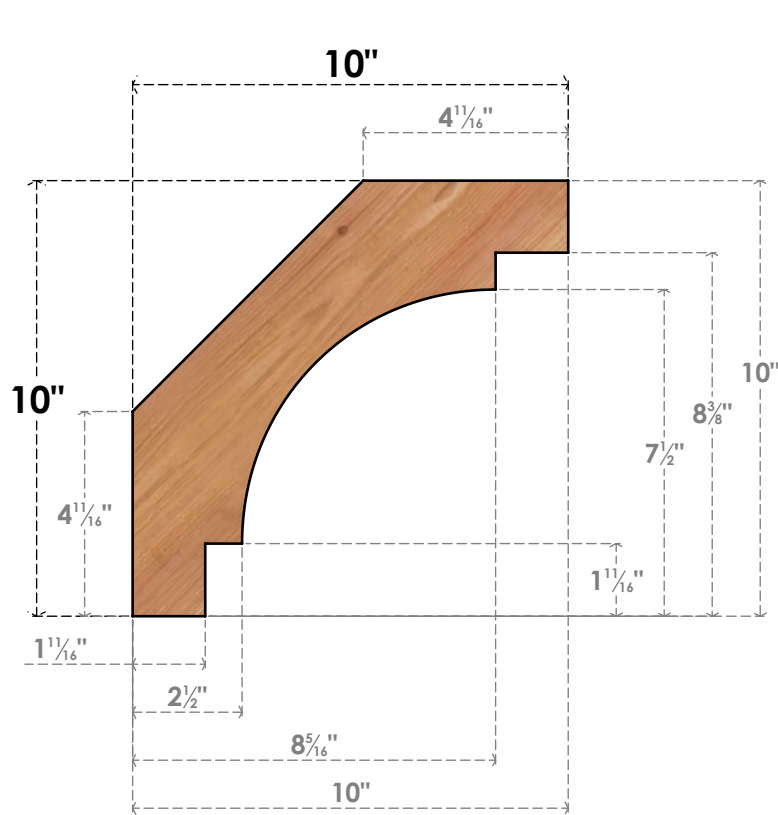

BRC04X10X10MRC00SWR

3 1/2"W X 10"D X 10"H MERCED SMOOTH BRACE, WESTERN RED CEDAR

SIDE

FRONT

EKENA MILLWORK
2300 WEST MAIN ST.
CLARKSVILLE, TX 75426
TOLL FREE: 866-607-0453
WWW.EKENAMILLWORK.COM

NOTES

1. INSTALLATION TO BE COMPLETED IN ACCORDANCE WITH MANUFACTURER'S SPECIFICATIONS.
2. DRAWING MAY NOT BE TO SCALE
3. THIS DRAWING IS INTENDED FOR DESIGN AND PLANNING PURPOSES ONLY.
4. ALL INFORMATION CONTAINED HEREIN WAS CURRENT AT THE TIME OF DEVELOPMENT BUT MUST BE REVIEWED AND APPROVED BY THE PRODUCT MANUFACTURER TO BE CONSIDERED ACCURATE.
5. PRODUCTS ARE NOT KILN DRIED. THIS ITEM IS UNIQUE AND WILL CONTAIN THE NATURAL VARIATIONS THAT THE WOOD SPECIES OFFERS. THIS MAY RESULT IN VARIATIONS UP TO 1/4"